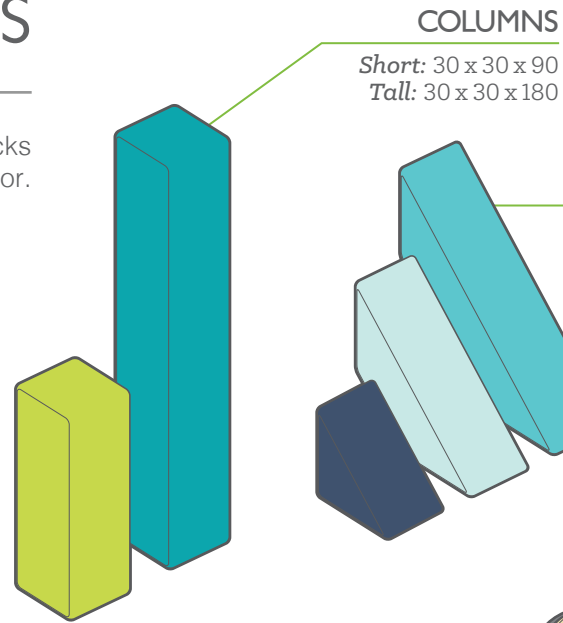

Learn more at tegu.com/education

18 AVAILABLE SHAPES

endless possibilities

Designed around a 30mm module all Tegu Blocks work together, no matter what shape, size or color.

CUBE

30 x 30 x 30 millimeters

PLANKS

Short: 30 x 60 x 7.5
Long: 30 x 120 x 7.5
Mega: 30 x 210 x 7.5

WHEELS

Regular: ϕ 45 x 15
Speed: ϕ 60 x 15

COLUMNS

Short: 30 x 30 x 90
Tall: 30 x 30 x 180

ANGLES

Triangle: 30 x 30 x 55
Short Angle: 30 x 30 x 90
Long Angle: 30 x 30 x 120