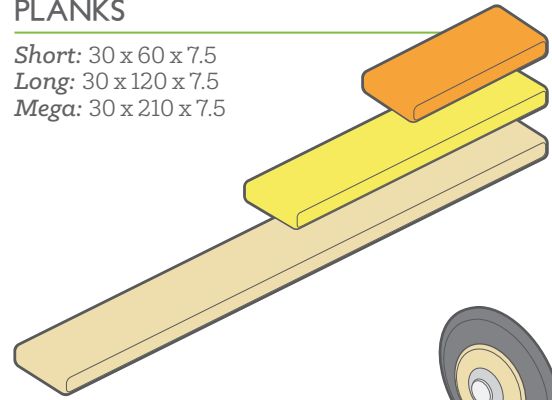

Learn more at tegu.com/education

18 AVAILABLE SHAPES

endless possibilities

Designed around a 30mm module all Tegu Blocks work together, no matter what shape, size or color.

CUBE

30 x 30 x 30 millimeters

PLANKS

Short: 30 x 60 x 7.5
Long: 30 x 120 x 7.5
Mega: 30 x 210 x 7.5

WHEELS

Regular: ϕ 45 x 15
Speed: ϕ 60 x 15

COLUMNS

Short: 30 x 30 x 90
Tall: 30 x 30 x 180

ANGLES

Triangle: 30 x 30 x 55
Short Angle: 30 x 30 x 90
Long Angle: 30 x 30 x 120